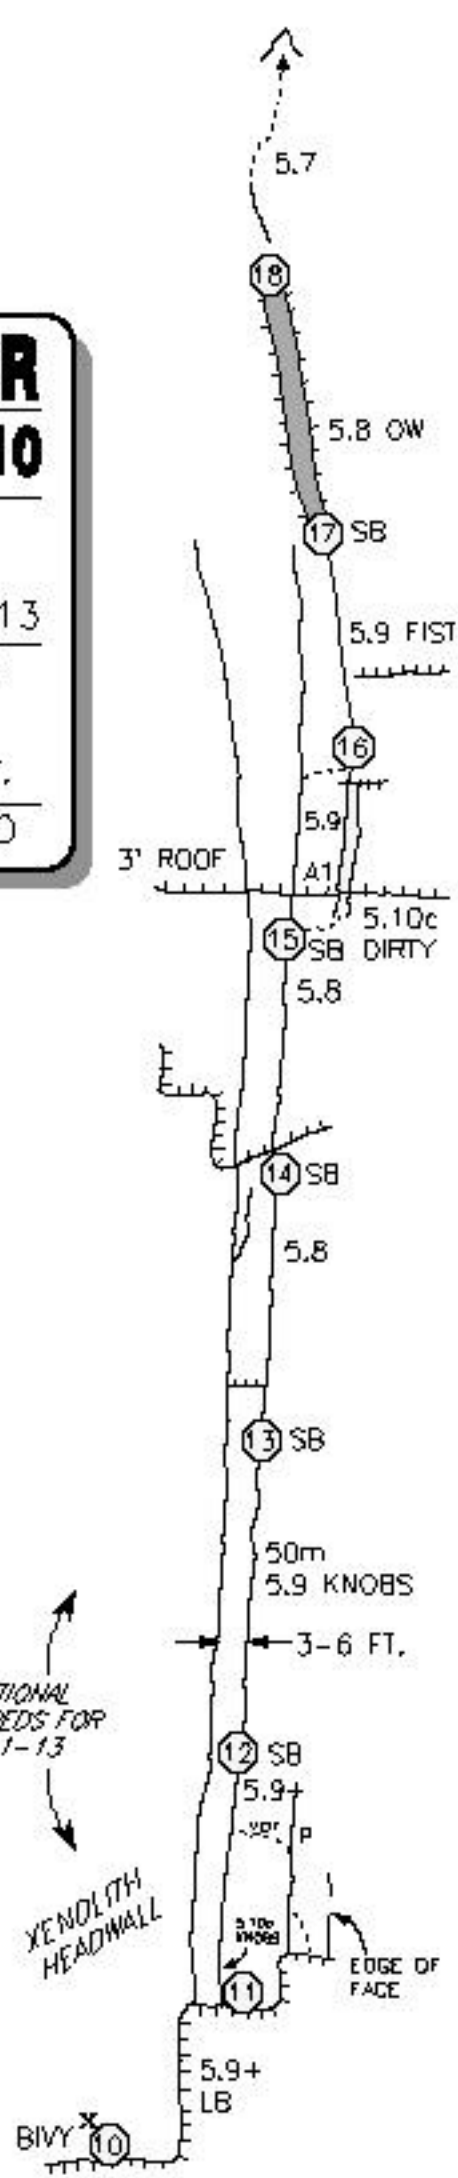

LOTUS FLOWER TOWER SOUTHEAST FACE, V, 5.10

RACK: STANDARD RACK TO #4 FRIEND. TAKE ADDITIONAL SMALL WIRES FOR PITCHES 11-13

DESCENT: RAPPEL THE ROUTE, TAKING CARE NOT TO SNAG THE ROPE ON THE SECOND RAPPEL FROM THE SUMMIT AND THE SECOND RAP BELOW THE BIVY.

©1996 George Bell, Boulder, CO

**STEEL MONKEY
GRAPHICS 1998**

*TAKE ADDITIONAL
SMALL WIRES FOR
PITCHES 11-13*

*XENOLITH
HEADWALL*

*EDGE OF
FACE*