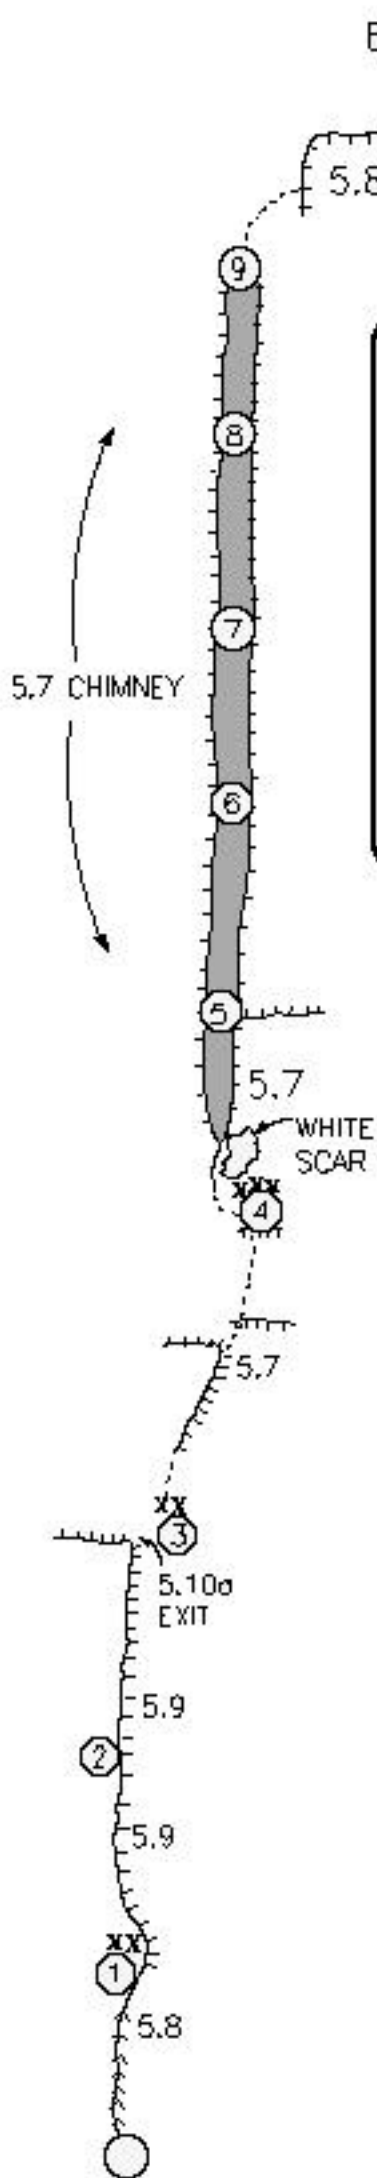

LOTUS FLOWER TOWER SOUTHEAST FACE, V, 5.10

RACK: STANDARD RACK TO #4 FRIEND. TAKE ADDITIONAL SMALL WIRES FOR PITCHES 11-13

DESCENT: RAPPEL THE ROUTE, TAKING CARE NOT TO SNAG THE ROPE ON THE SECOND RAPPEL FROM THE SUMMIT AND THE SECOND RAP BELOW THE BIVY.

©1996 George Bell, Boulder, CO

**STEEL MONKEY
GRAPHICS 1998**

*TAKE ADDITIONAL
SMALL WIRES FOR
PITCHES 11-13*

*XENOLITH
HEADWALL*

*EDGE OF
FACE*